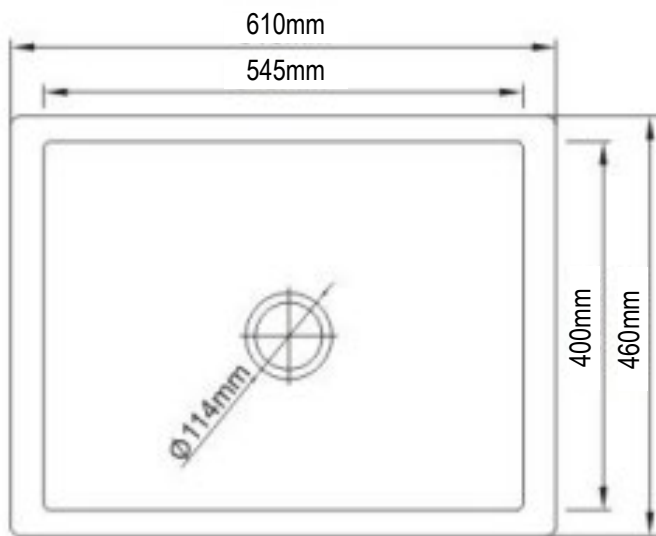

UPTOWN[®]
GRANITE

GLT610

- Made from 80% Quartz/20% Resin
- No tap hole
- 50 Litre capacity
- Suitable for top-mount or under-mount
- Supplied with a 90mm S/S basket waste

Victoria

**Interchange Sales
& Marketing P/L**