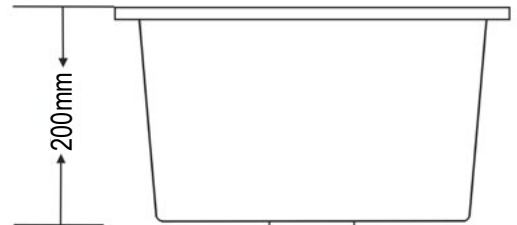

UPTOWN[®]
GRANITE

GLT610

- Made from 80% Quartz/20% Resin
- No tap hole
- 50 Litre capacity
- Suitable for top-mount or under-mount
- Supplied with a 90mm S/S basket waste

Victoria

**Interchange Sales
& Marketing P/L**