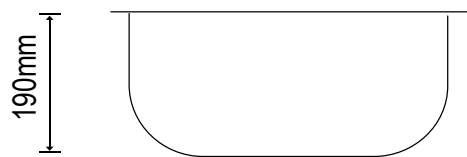

UPTOWN[®]
GRANITE

GRB455

- Made from 80% Quartz/20% resin
- Offset waste
- Suitable for top-mount or under-mount (no clips required)
- Supplied with a 90mm designer basket waste

Victoria

**Interchange Sales
& Marketing P/L**