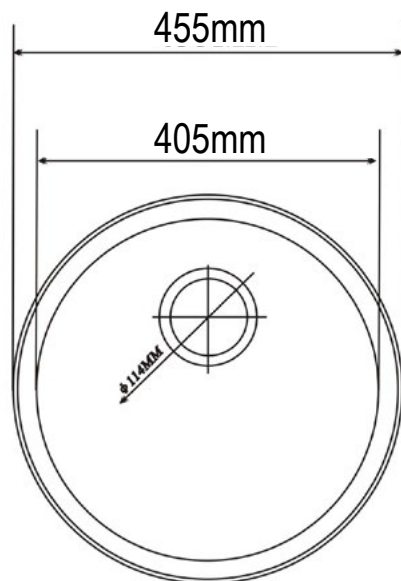

UPTOWN[®]
GRANITE

GRB455

- Made from 80% Quartz/20% resin
- Offset waste
- Suitable for top-mount or under-mount (no clips required)
- Supplied with a 90mm designer basket waste

Victoria

**Interchange Sales
& Marketing P/L**