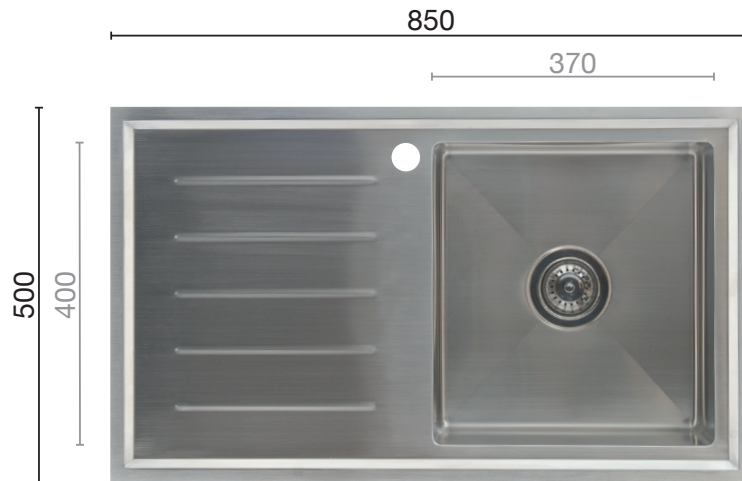

UPTOWN
CONTEMPORARY

Kingston Series

KS850

- Available with left or right hand bowls.
- Suitable for **top-mount** (clips supplied) or **under-mount**.
- Made from **1.2mm 18/10** stainless steel.
- Main Bowl 200mm Deep
- Smaller Bowl 140mm Deep
- 10mm radius corners
- Complete with 90mm designer basket waste.