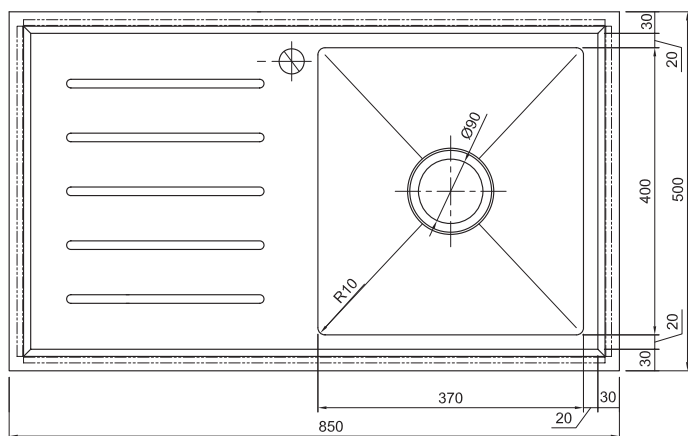

UPTOWN
CONTEMPORARY

Kingston Series

KS850

- Available with left or right hand bowls.
- Suitable for **top-mount** (clips supplied) or **under-mount**.
- Made from **1.2mm 18/10** stainless steel.
- Main Bowl 200mm Deep
- Smaller Bowl 140mm Deep
- 10mm radius corners
- Complete with 90mm designer basket waste.