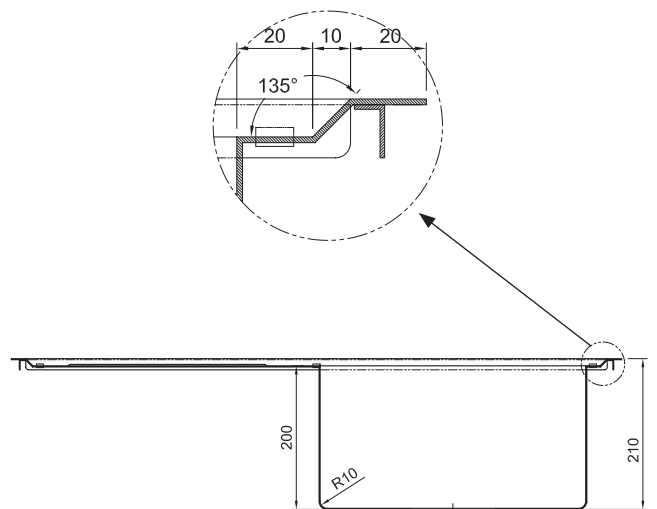

UPTOWN
CONTEMPORARY

Kingston Series

KS850

- Available with left or right hand bowls.
- Suitable for **top-mount** (clips supplied) or **under-mount**.
- Made from **1.2mm 18/10** stainless steel.
- Main Bowl 200mm Deep
- Smaller Bowl 140mm Deep
- 10mm radius corners
- Complete with 90mm designer basket waste.